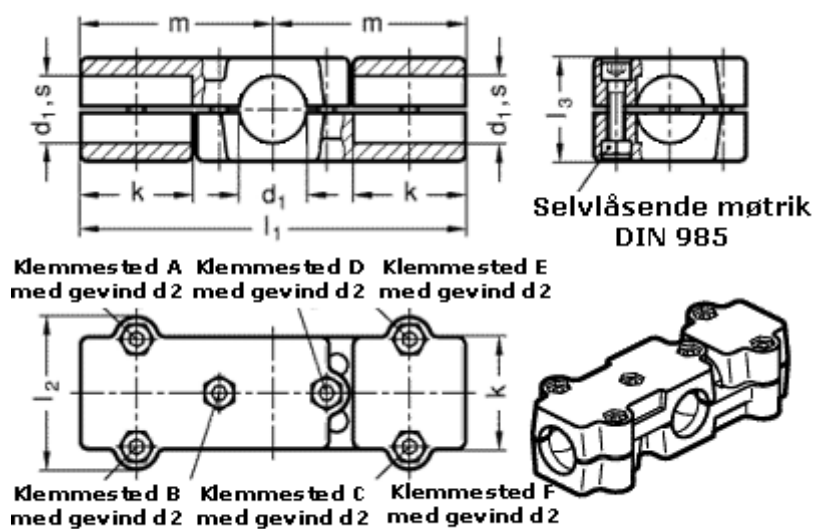

Article number: 20195B32602BL

Description: E+G double T-angel clamps
GN 195-B32-60-2-BL

Measures

d1 = B 32
d2 = M8
k = 60
l1 = 203
l2 = 79
l3 = 59
m = 101.5